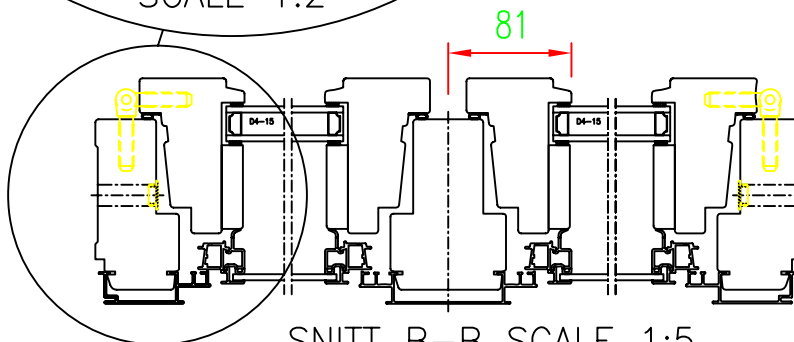

Elevation

SCALE 1:2

SCALE 1:2

SNITT B-B SCALE 1:5

SCANDINAVIAN TIMBER LTD.

30A ROXBOROUGH PARK
HARROW-ON-THE-HILL
MIDDLESEX HA1 3AY
TEL: 020 8864 0131
FAX: 020 8426 9151
E-MAIL: enquiries@scandinaviantimber.com

Component: Kopplad 120, Inward Opening

REV. NO.

TYPE:

SILL, HEAD & JAMB DETAILS

DR. NO.

SCALE:

1:2

SCAND. TIMBER REF: