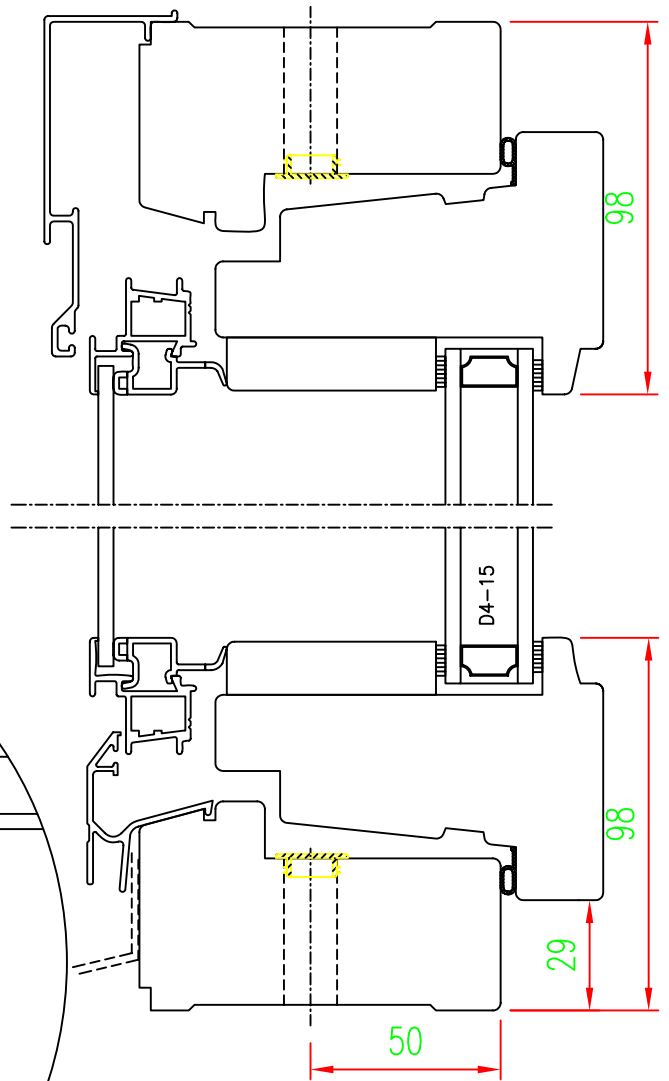

Elevation

SCALE 1:2

SCALE 1:2

SNITT B-B SCALE 1:5

SCANDINAVIAN TIMBER LTD.

30A ROXBOROUGH PARK
HARROW-ON-THE-HILL
MIDDLESEX HA1 3AY
TEL: 020 8864 0131
FAX: 020 8426 9151
E-MAIL: enquiries@scandinaviantimber.com

Component: Kopplad 120, Inward Opening

REV. NO.

TYPE:

SILL, HEAD & JAMB DETAILS

DR. NO.

SCALE:

1:2

SCAND. TIMBER REF:

ST/SSC SA KFI 55*112-120