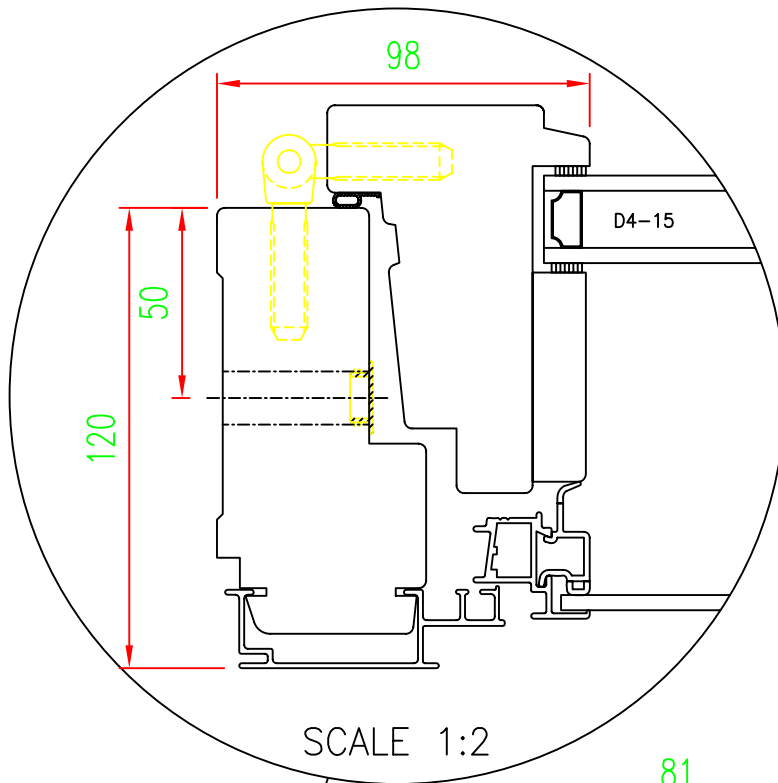

Elevation

SCALE 1:2

SCALE 1:2

SNITT B-B SCALE 1:5

SCANDINAVIAN TIMBER LTD.

30A ROXBOROUGH PARK
HARROW-ON-THE-HILL
MIDDLESEX HA1 3AY
TEL: 020 8864 0131
FAX: 020 8426 9151
E-MAIL: enquiries@scandinaviantimber.com

Component: Kopplad 120, Inward Opening

REV. NO.

TYPE:

SILL, HEAD & JAMB DETAILS

DR. NO.

SCALE:

1:2

SCAND. TIMBER REF:

ST/SSC SA KFI 55*112-120